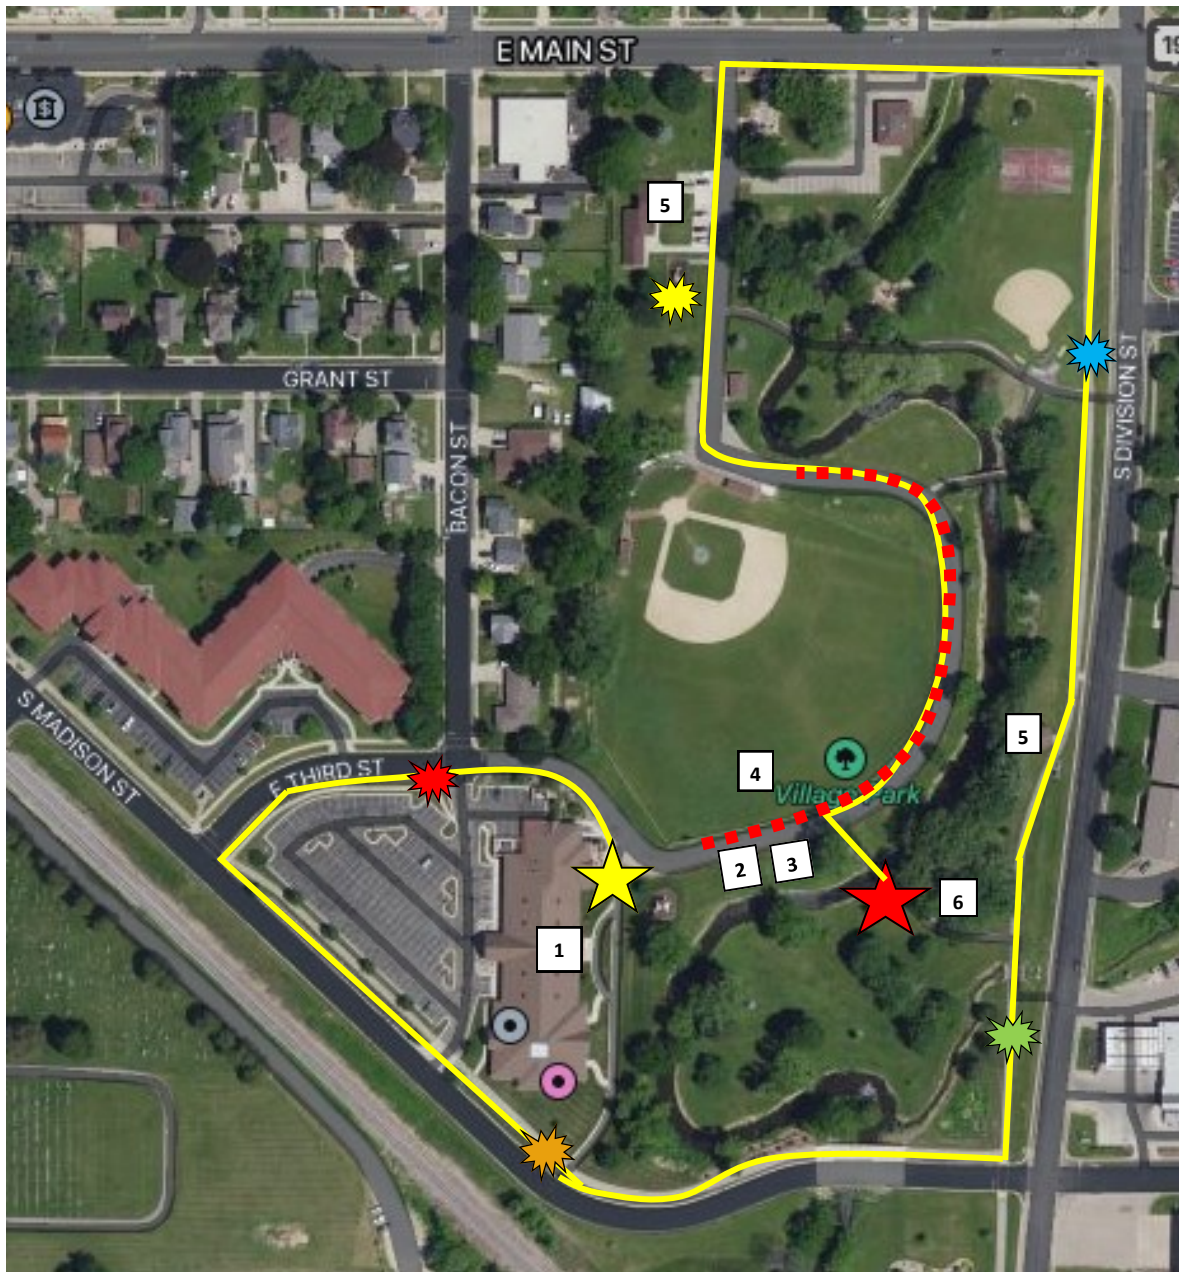

CHALK WALK - WAUNAKEE

- | | | |
|--|---|--|
|  Registration in Village Center |  Bounce House |  Red Color Blast |
|  Youth Activity Area |  Rest Rooms |  Orange Color Blast |
|  Photo Booth |  Gazebo/DJ & Concession Area |  Green Color Blast |
|  Color Walk Starting Line |  Sidewalk Art |  Blue Color Blast |
|  Color Walk Finish Line | |  Yellow Color Blast |