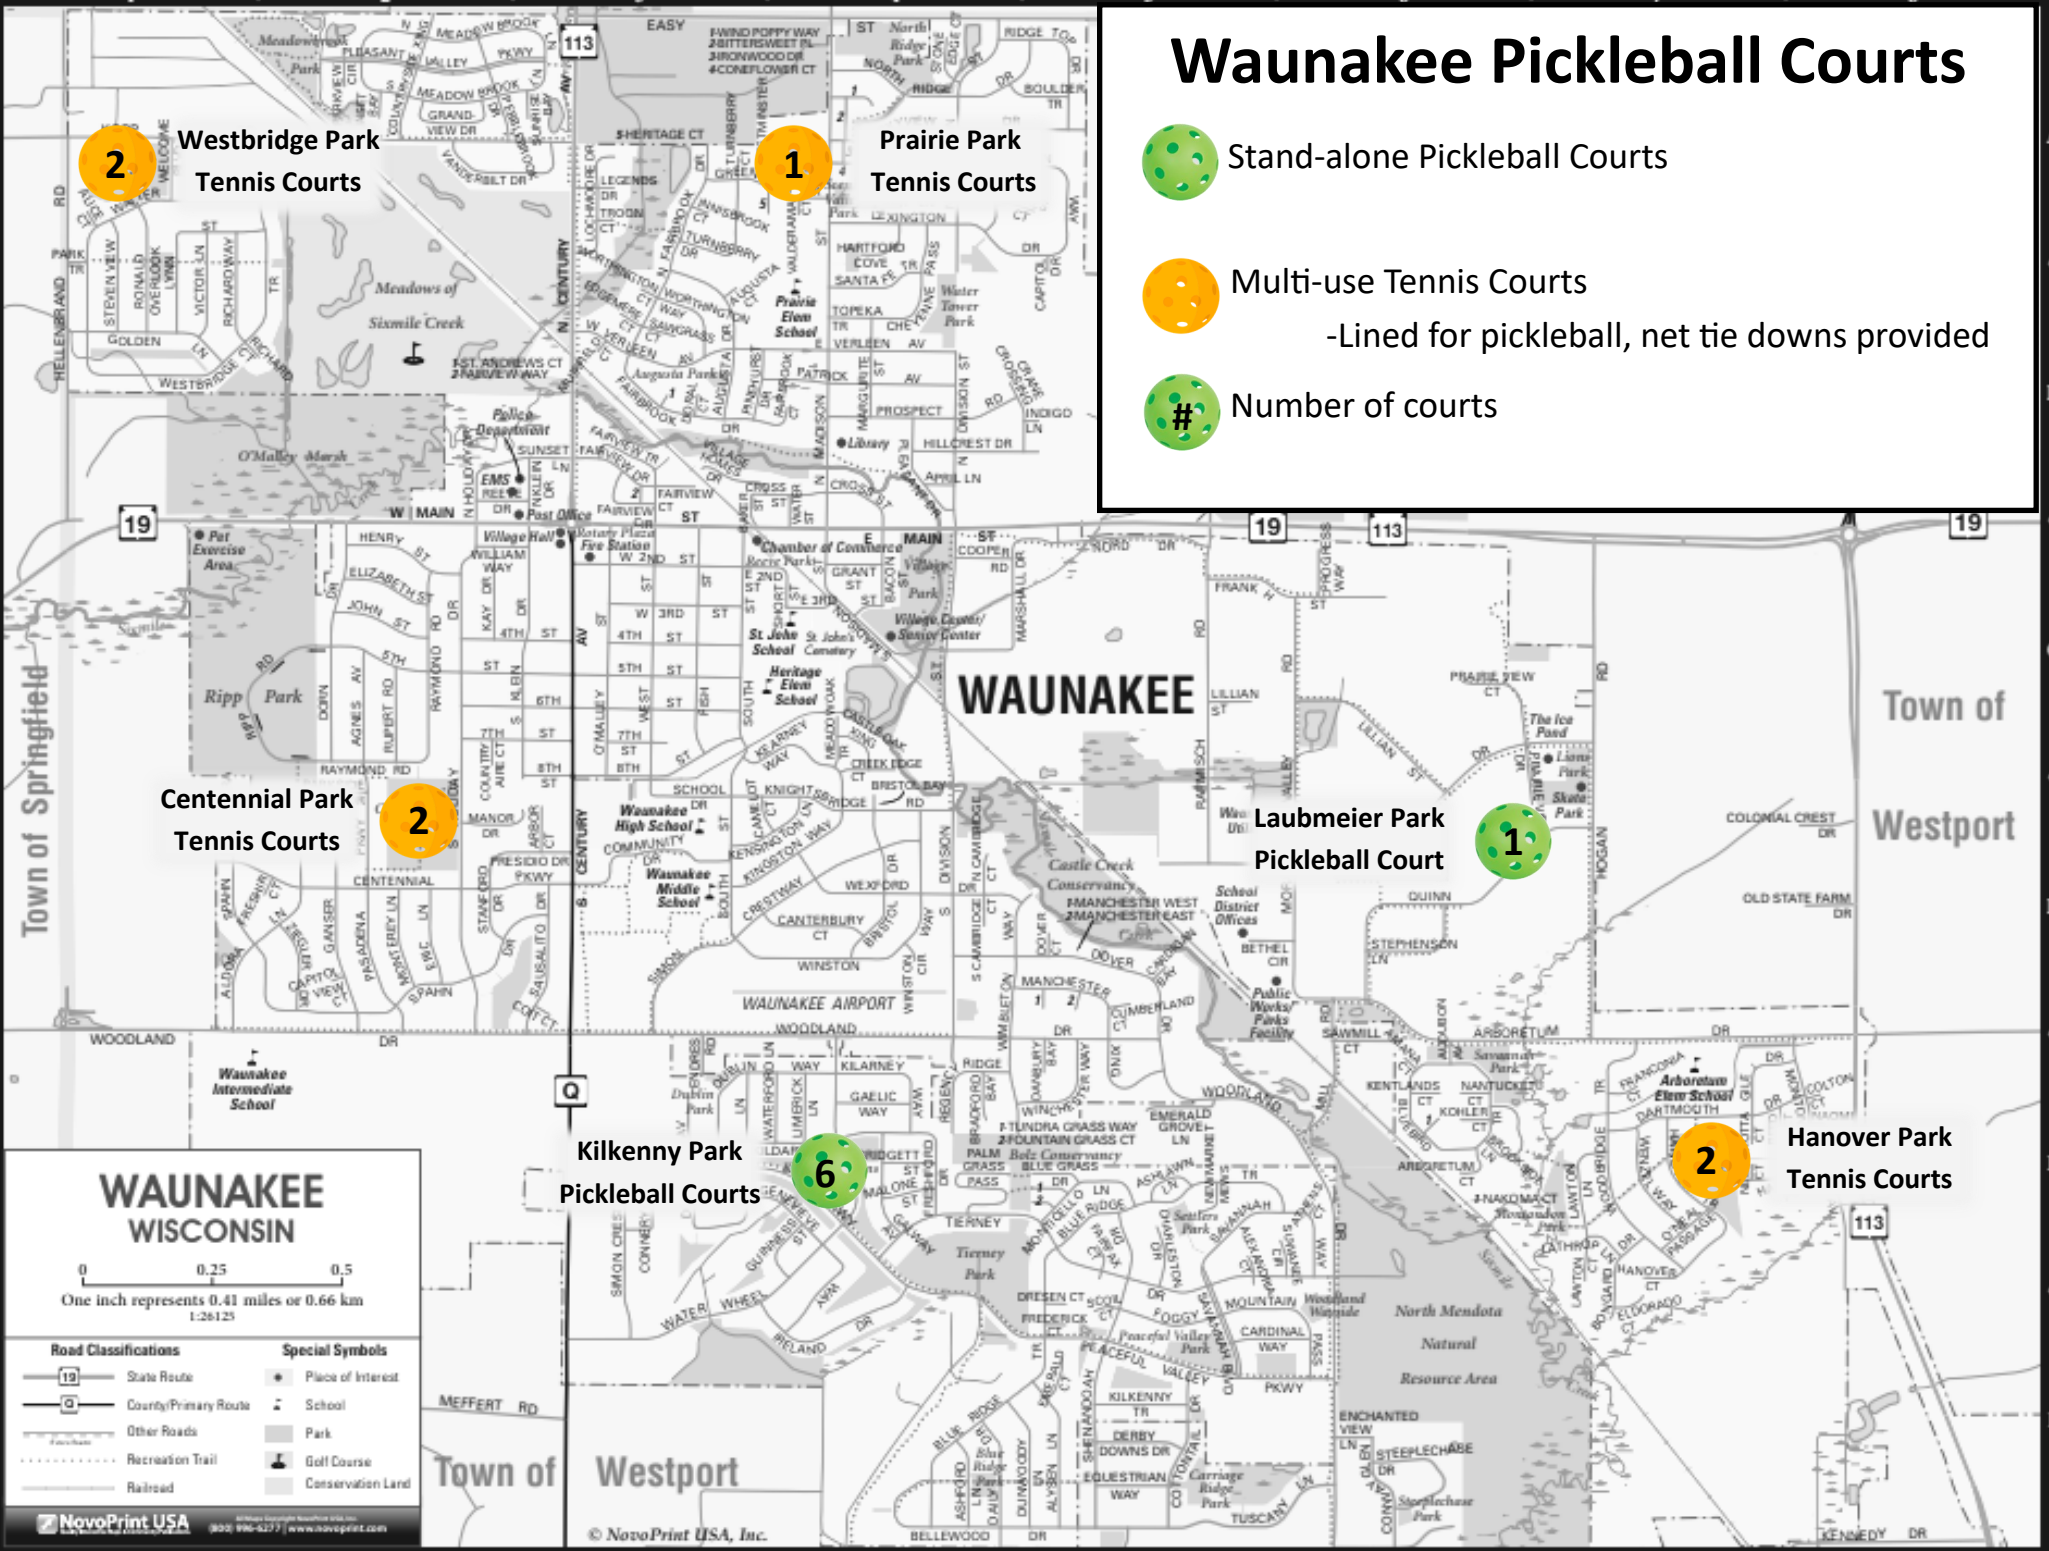

Waunakee Pickleball Courts

Stand-alone Pickleball Courts

Multi-use Tennis Courts

-Lined for pickleball, net tie downs provided

Number of courts

WAUNAKEE WISCONSIN

0 0.25 0.5
One inch represents 0.41 miles or 0.66 km
1:26125

Road Classifications	Special Symbols
State Route	Place of Interest
County/Primary Route	School
Other Roads	Park
Recreation Trail	Golf Course
Railroad	Conservation Land