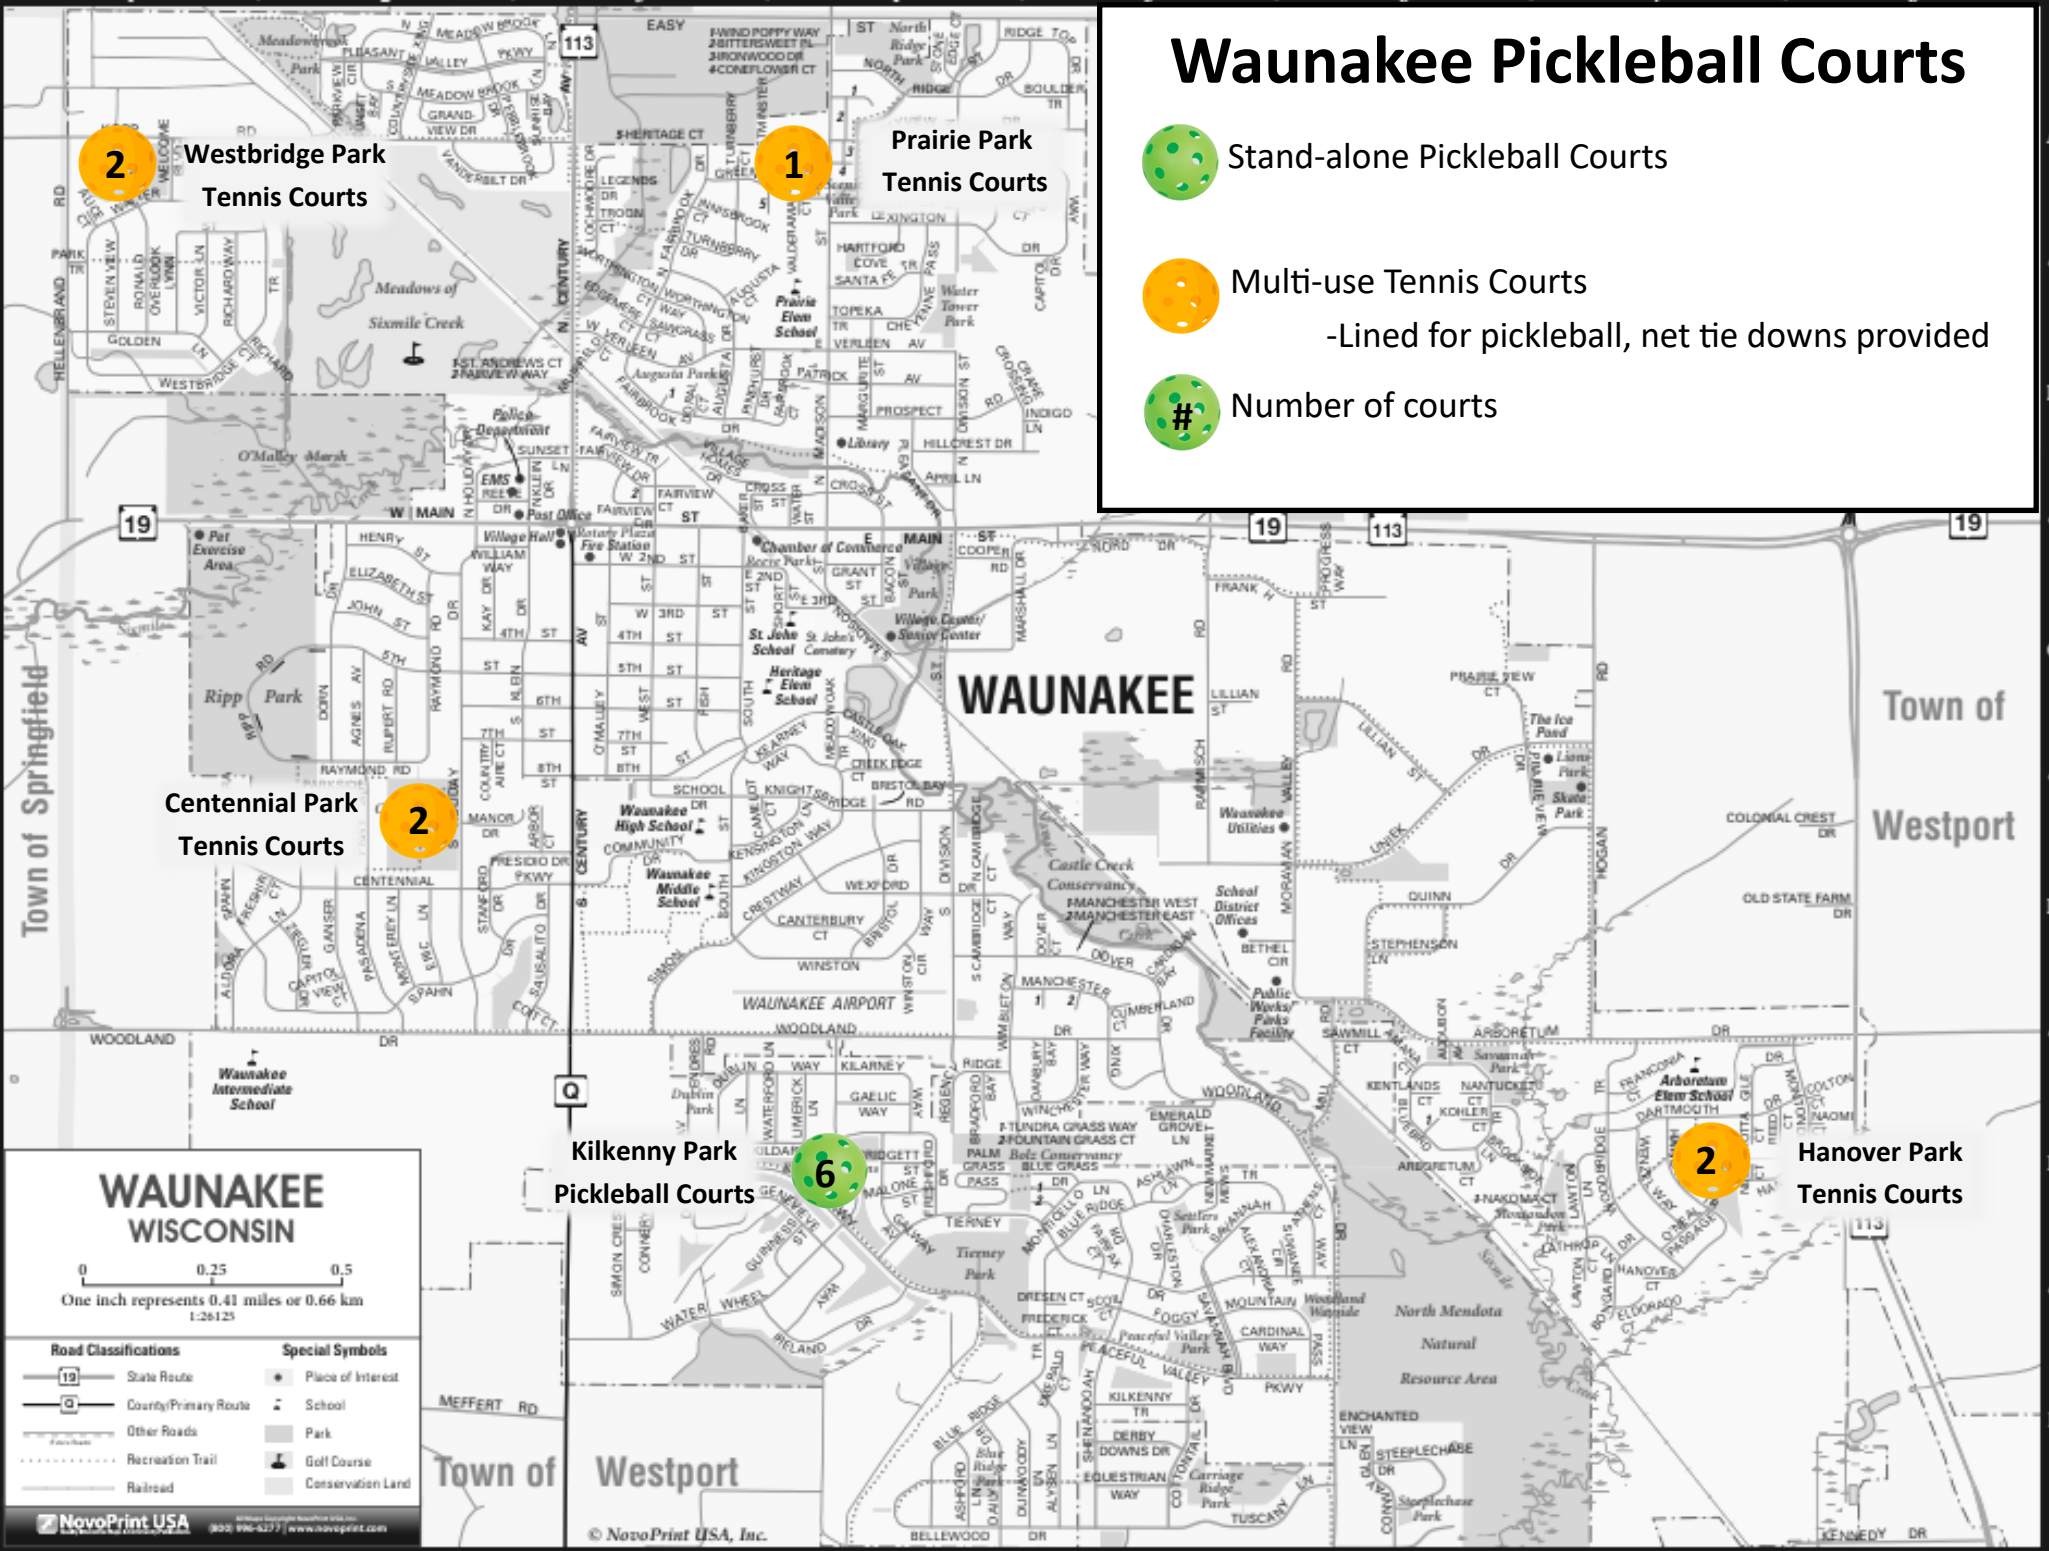

Waunakee Pickleball Courts

Stand-alone Pickleball Courts

Multi-use Tennis Courts

-Lined for pickleball, net tie downs provided

Number of courts

WAUNAKEE WISCONSIN

0 0.25 0.5
One inch represents 0.41 miles or 0.66 km
1:26125

Road Classifications	Special Symbols
State Route	Place of Interest
County/Primary Route	School
Other Roads	Park
Recreation Trail	Golf Course
Railroad	Conservation Land