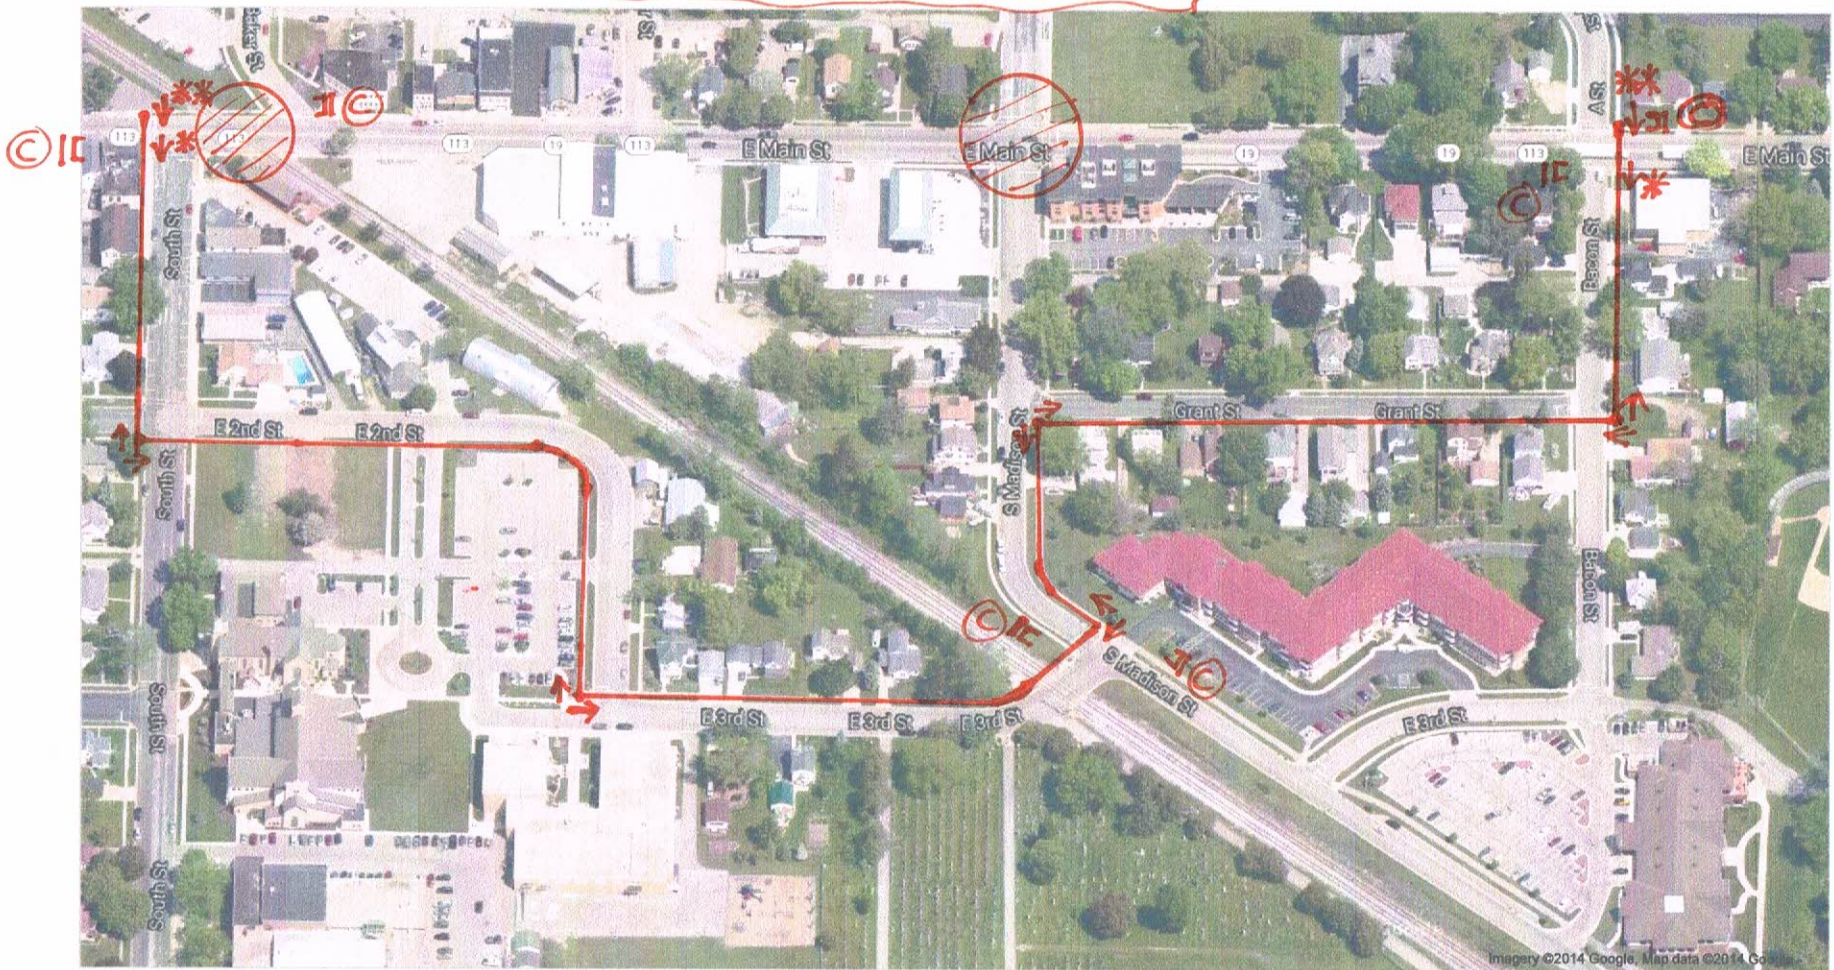

5290-01-72
PED DETOUR @
MADISON / RR XING

To see all the details that are visible on the screen, use the "Print" link next to the map.

(C) W011-2 PED XING SIGN

↔ **
SIDEWALK CLOSED
AHEAD, CROSS HERE
R9-11 (ARROW)

↔ *
SIDEWALK CLOSED
AHEAD (ARROW)
R9-11 MODIFIED

↔ PEDESTRIAN
DETOUR
(ARROW)

JHO
6-27-14